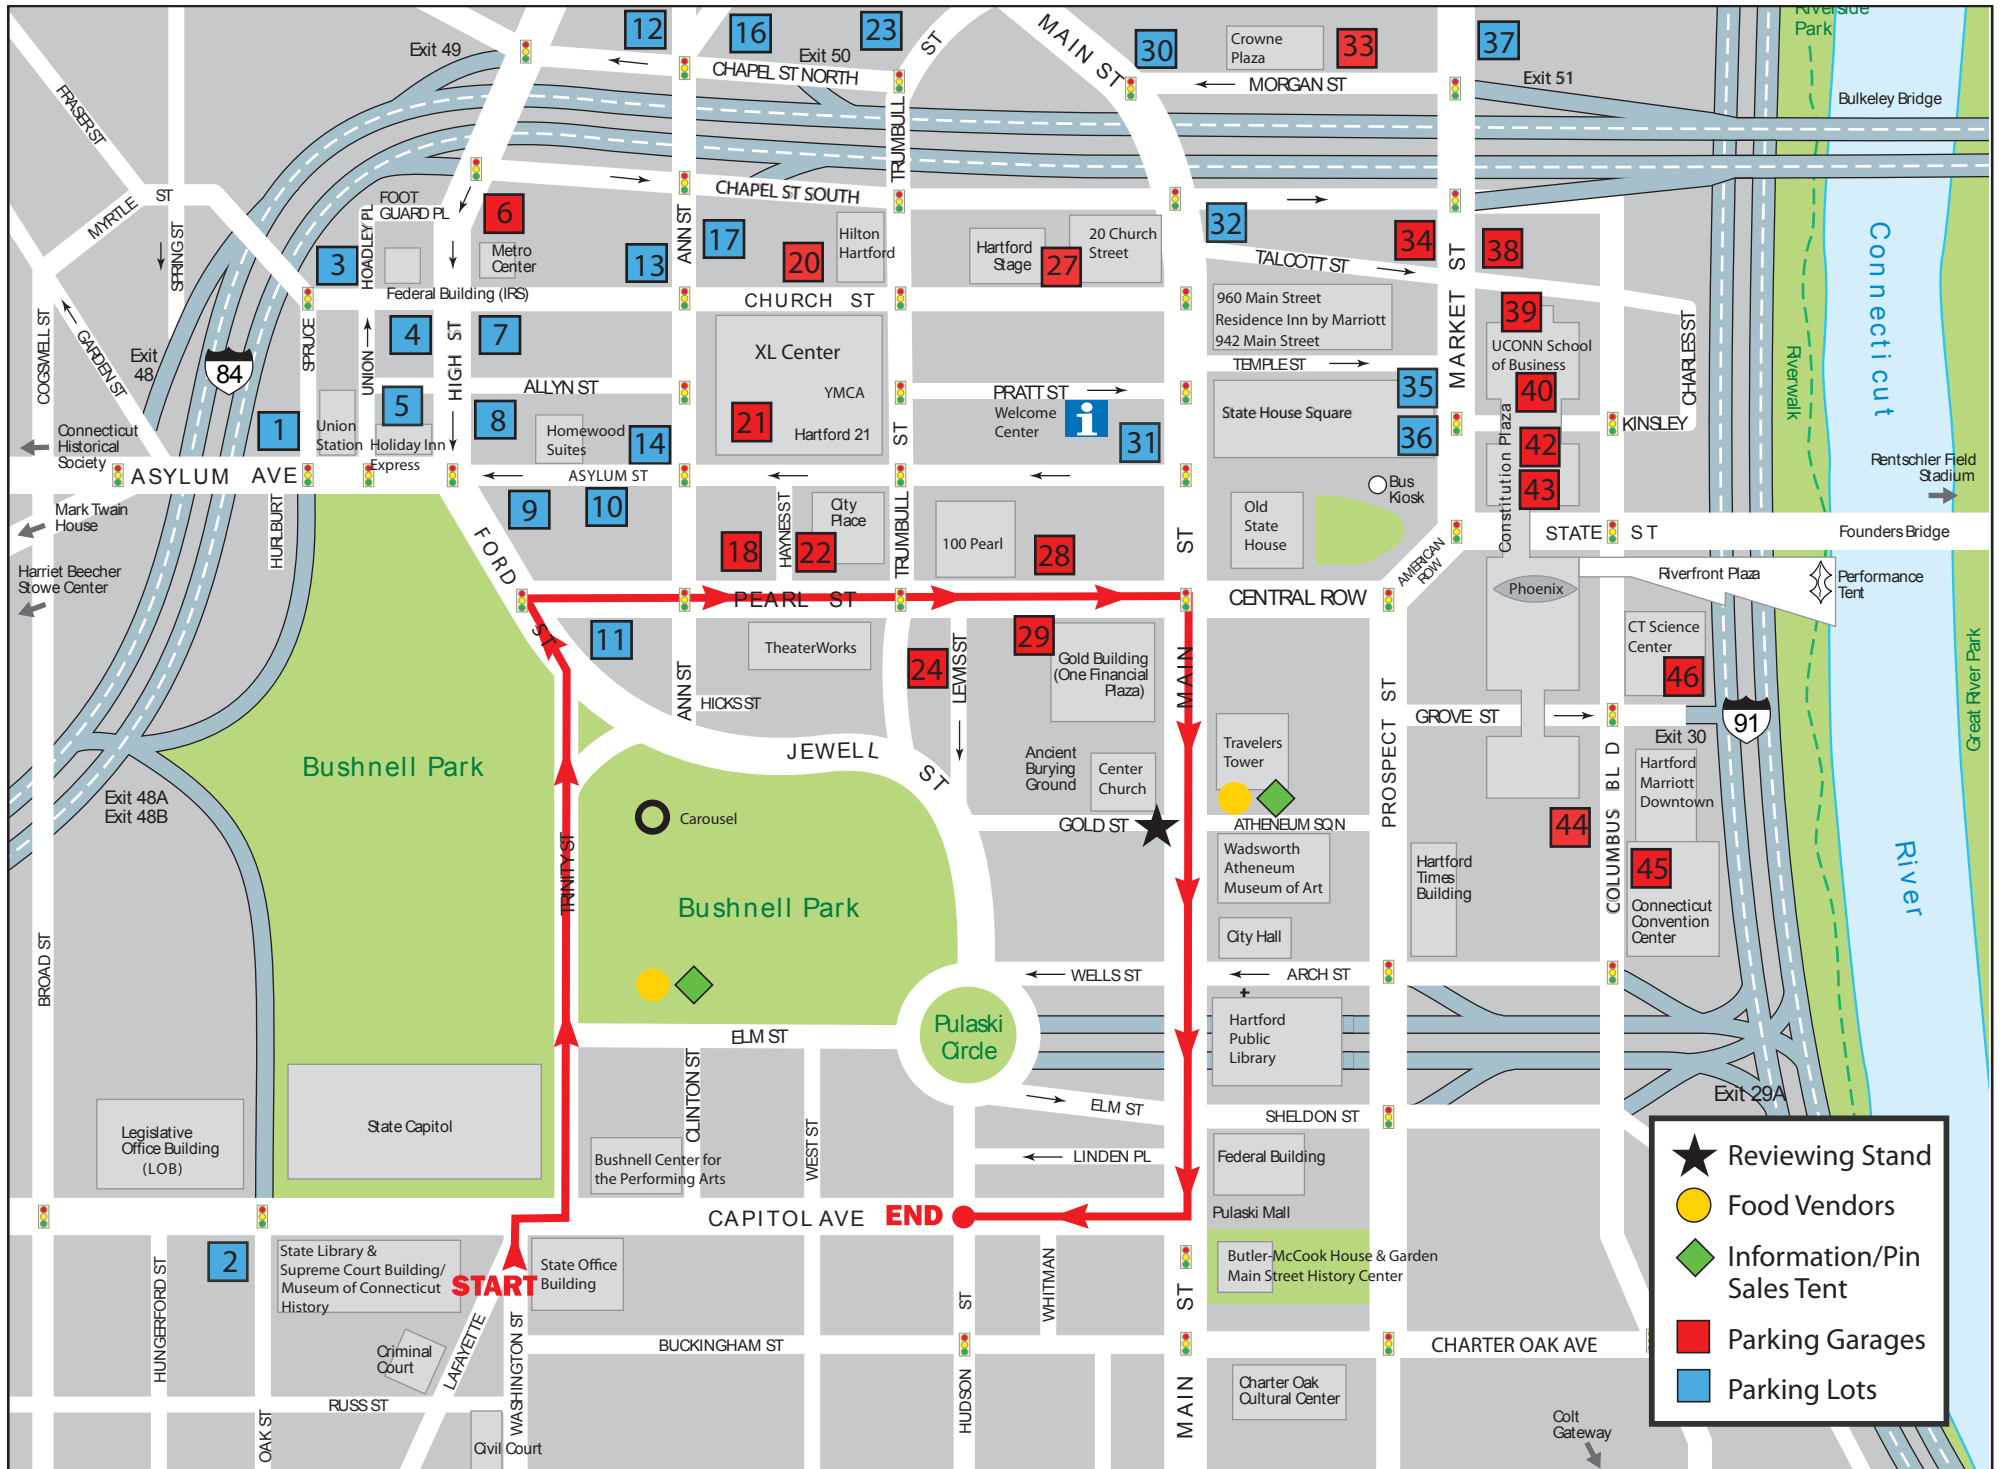

2011 CT VETERANS PARADE NEW ROUTE MAP & PARKING INFO

Base map provided by the Hartford Business Improvement District & Hartford.com, 2010.